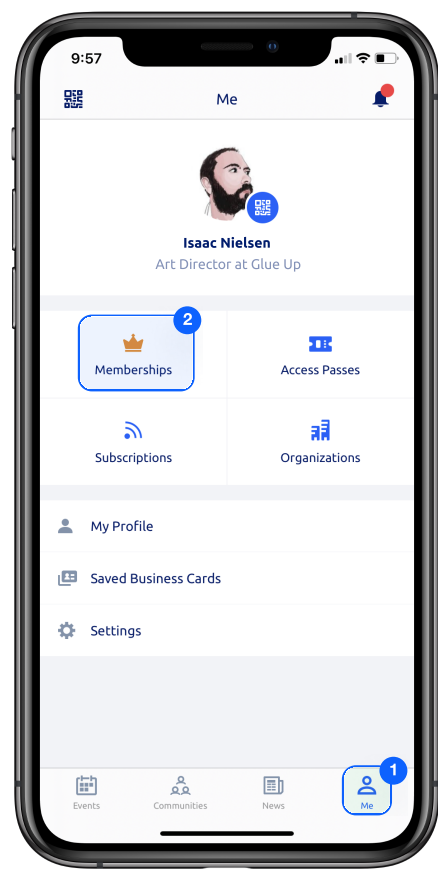

My Glue App

Access your Membership **on the go**

1

Download My Glue app

It's easy, you can simply search Glue Up from the App Store or Google Play and download the My Glue App.

Or, you can click on the images below to quickly download the app.

2

Enter My Glue

Don't have a Glue Up account?

Tap on Register to quickly create a Glue Up account.

Make sure to create your account with the same email address as your **British Chamber of Commerce Singapore's** membership email address!

3

Access Membership Card

How to find my Membership Card?

Please tap **Me** 1 menu at the bottom of the screen and select **Memberships** 2 to access the list of membership cards you have.

4

Show Your Membership Card Easily