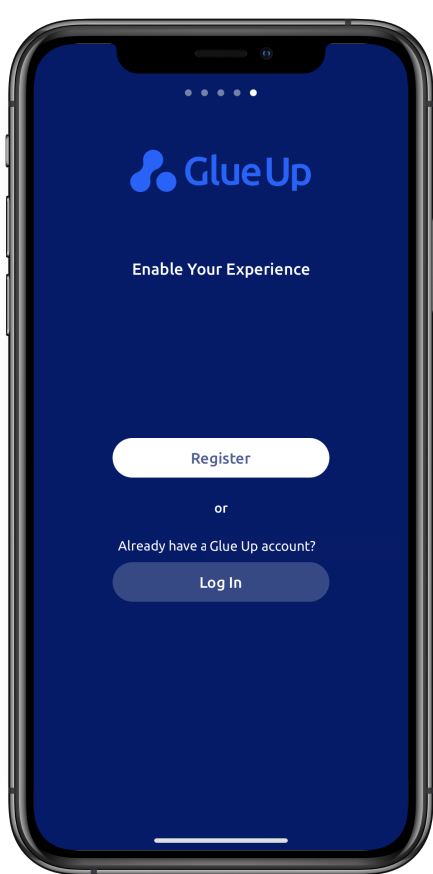

My Glue App

Access your Membership **on the go**

1

Download My Glue app

It's easy, you can simply search Glue Up from the App Store or Google Play and download the My Glue App.

Or, you can click on the images below to quickly download the app.

2

Enter My Glue

Don't have a Glue Up account?

Tap on Register to quickly create a Glue Up account.

Make sure to create your account with the same email address as your **British Chamber of Commerce Singapore's** membership email address!

3

Access Membership Card

How to find my Membership Card?

Please tap **Me** 1 menu at the bottom of the screen and select **Memberships** 2 to access the list of membership cards you have.

4

Show Your Membership Card Easily